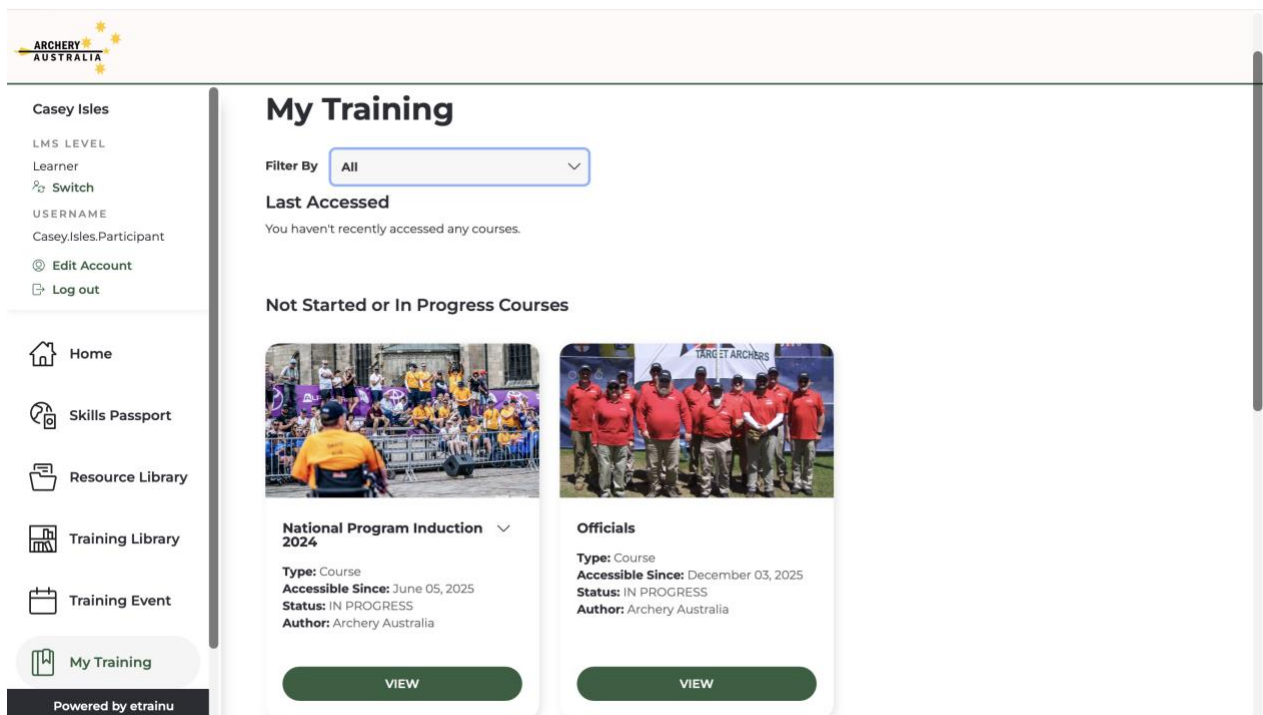

Archery Australia Etrainu Enrolment (Officials Course)

This guide has been created to help members of the Archery Australia community register with Etrainu and complete the Officials Course, along with any future training courses.

To get started, use the enrolment link below to access the Archery Australia learning portal:

[Archery Australia Etrainu Enrolment Link](#)

Once you open the link, you will be taken to the login page where you can:

- Sign in using your existing Etrainu account, or
- Create a new account if you are registering for the first time.

You are about to enrol in:
Officials

- New Customer**
Create an account
- Existing Customer**
Login to purchase

Once you have created an account or logged in, you will be taken to your Etrainu home page. To view available courses, click “My Training” located at the bottom left of the screen.

The “My Training” section contains all your courses, including both completed and incomplete training. To start or continue a course that has been assigned to you, click “View” beneath the relevant course.